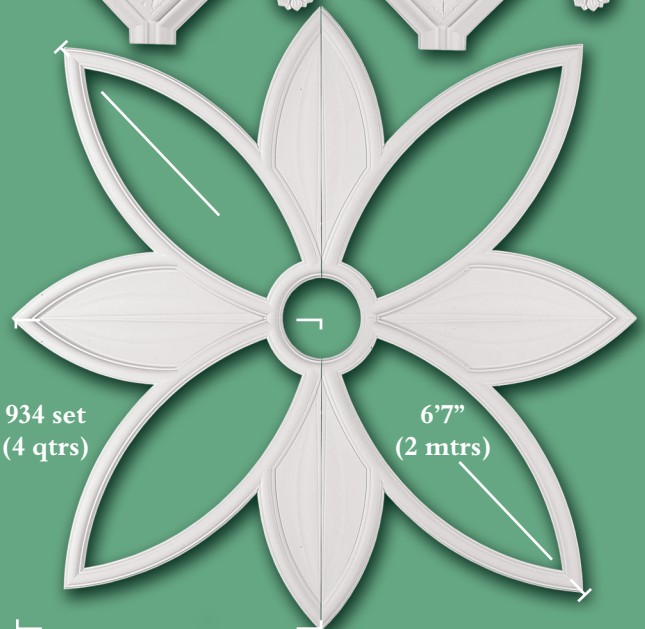

**COMPLETE CEILING
DESIGNS** *(all in stock)*

926 set
Comprises 1x926/A
1x926/B
3x926/C
6x926/D

39 1/2"
(101 cm)

6'3"
(191cm)

... "all handmade" ...

CEILING TILE 803
17" sq x 45 cm

650 CASSETTONATO
(Ceiling tile)
(20 1/2/50cms sq)

62/B CD CEILING DESIGN

351 Button
(3 1/2")