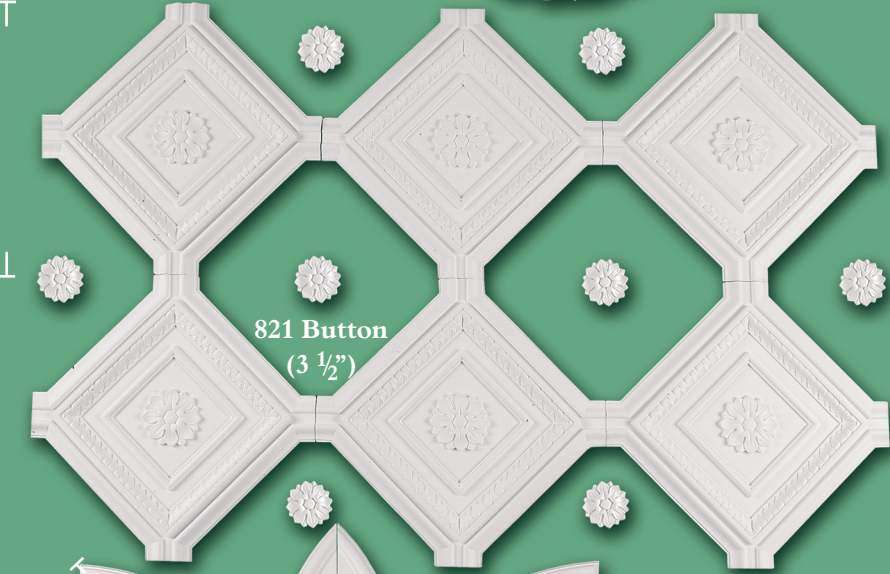

**COMPLETE CEILING
DESIGNS** *(all in stock)*

926 set
Comprises 1x926/A
1x926/B
3x926/C
6x926/D

39 1/2"
(101 cm)

6'3"
(191cm)

... "all handmade" ...

CEILING TILE 803
17" sq x 45 cm

650 CASSETTONATO
(Ceiling tile)
(20 1/2/50cms sq)

62/B CD CEILING DESIGN

351 Button
(3 1/2")