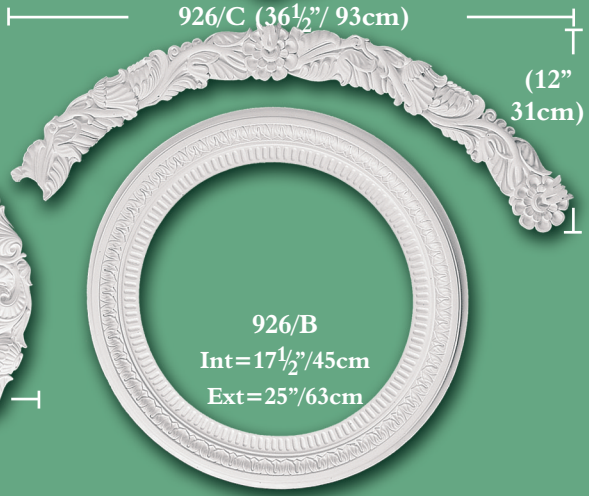

**COMPLETE CEILING
DESIGNS** *(all in stock)*

926 set
Comprises 1x926/A
1x926/B
3x926/C
6x926/D

39 1/2"
(101 cm)

6'3"
(191cm)

... "all handmade" ...

CEILING TILE 803
17" sq x 45 cm

650 CASSETTONATO
(Ceiling tile)
(20 1/2/50cms sq)

62/B CD CEILING DESIGN

351 Button
(3 1/2")