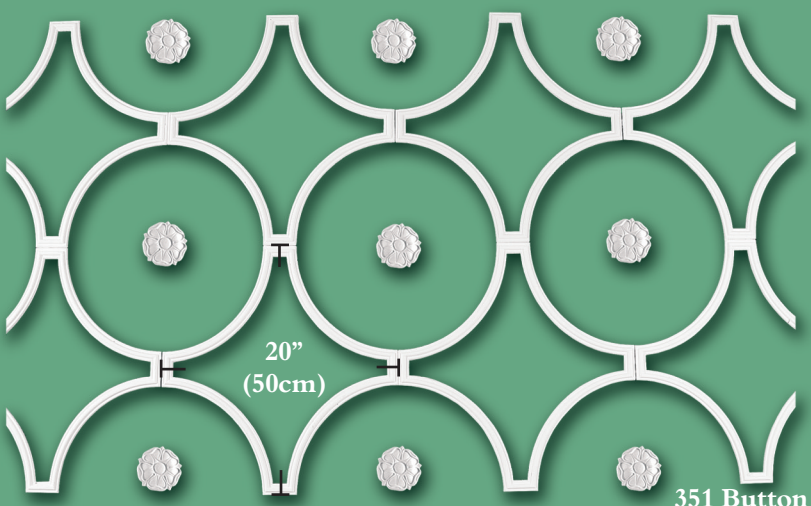

**COMPLETE CEILING
DESIGNS** *(all in stock)*

926 set
Comprises 1x926/A
1x926/B
3x926/C
6x926/D

39 1/2"
(101 cm)

6'3"
(191cm)

... "all handmade" ...

CEILING TILE 803
17" sq x 45 cm

650 CASSETTONATO
(Ceiling tile)
(20 1/2/50cms sq)

62/B CD CEILING DESIGN

351 Button
(3 1/2")